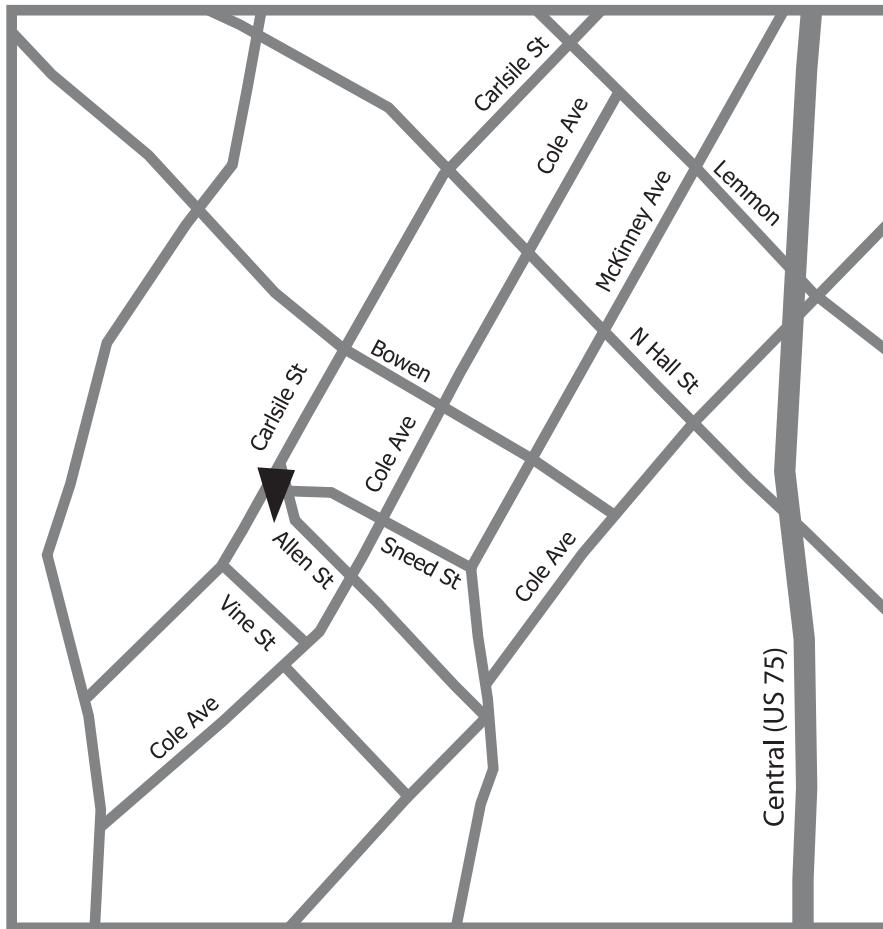

Capshaw & Associates 3031 Allen Street # 201 Dallas, Texas 75204

Directions to Our Office

From North

Go South on Central Expressway (US 75)
Exit Lemmon Avenue
Turn Right (West) on Lemmon to Carlisle
Turn Left (South) on Carlisle
Proceed South to Allen St
Our office is on the left

From South

Go North on Central Expressway (US 75)
Exit Lemmon Avenue
Turn Left (West) on Lemmon to Carlisle
Turn Left (South) on Carlisle
Proceed South to Allen St
Our office is on the left